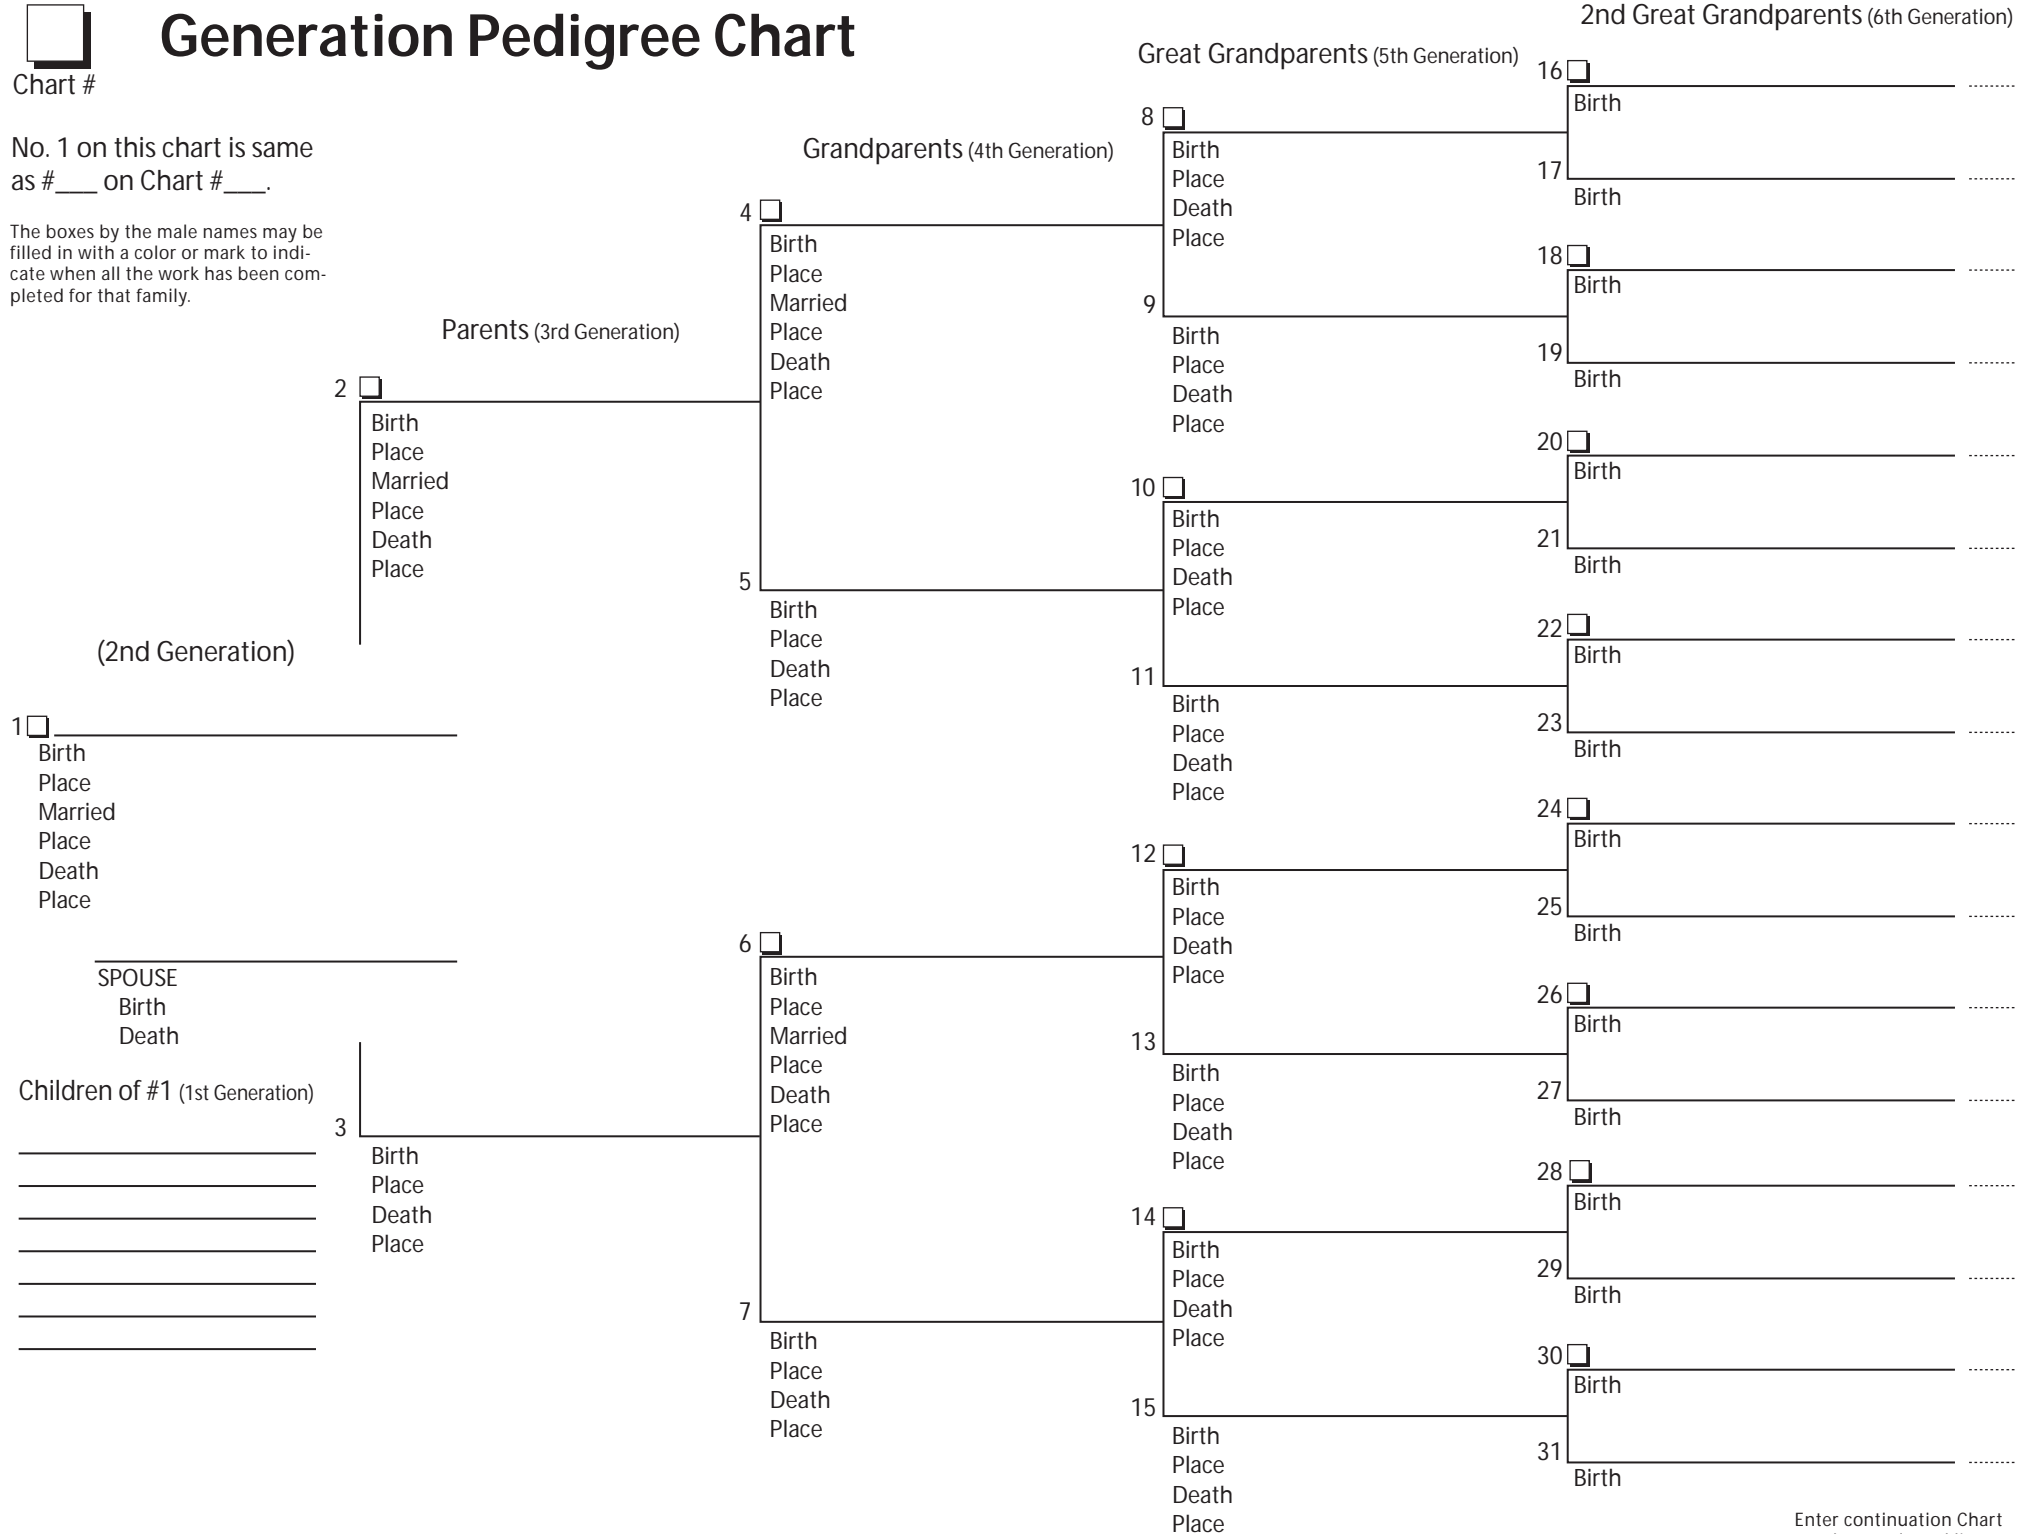

Chart #

# Generation Pedigree Chart

No. 1 on this chart is same as #\_\_\_ on Chart #\_\_\_.

The boxes by the male names may be filled in with a color or mark to indicate when all the work has been completed for that family.

Enter continuation Chart number on dotted line